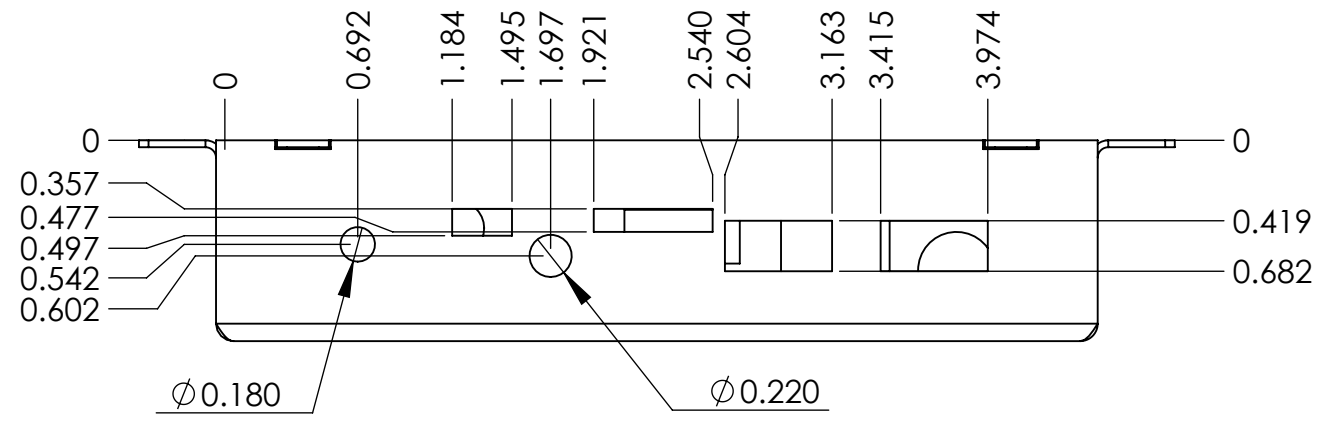

Cenique Custom PC Case Rev(-) (CRS)

MATERIAL
20 GAGE COLD ROLLED STEEL

FINISH
RAL 9005 JET BLACK

SILKSCREEN
WHITE

REAR VIEW - SHOWN UPSIDE DOWN