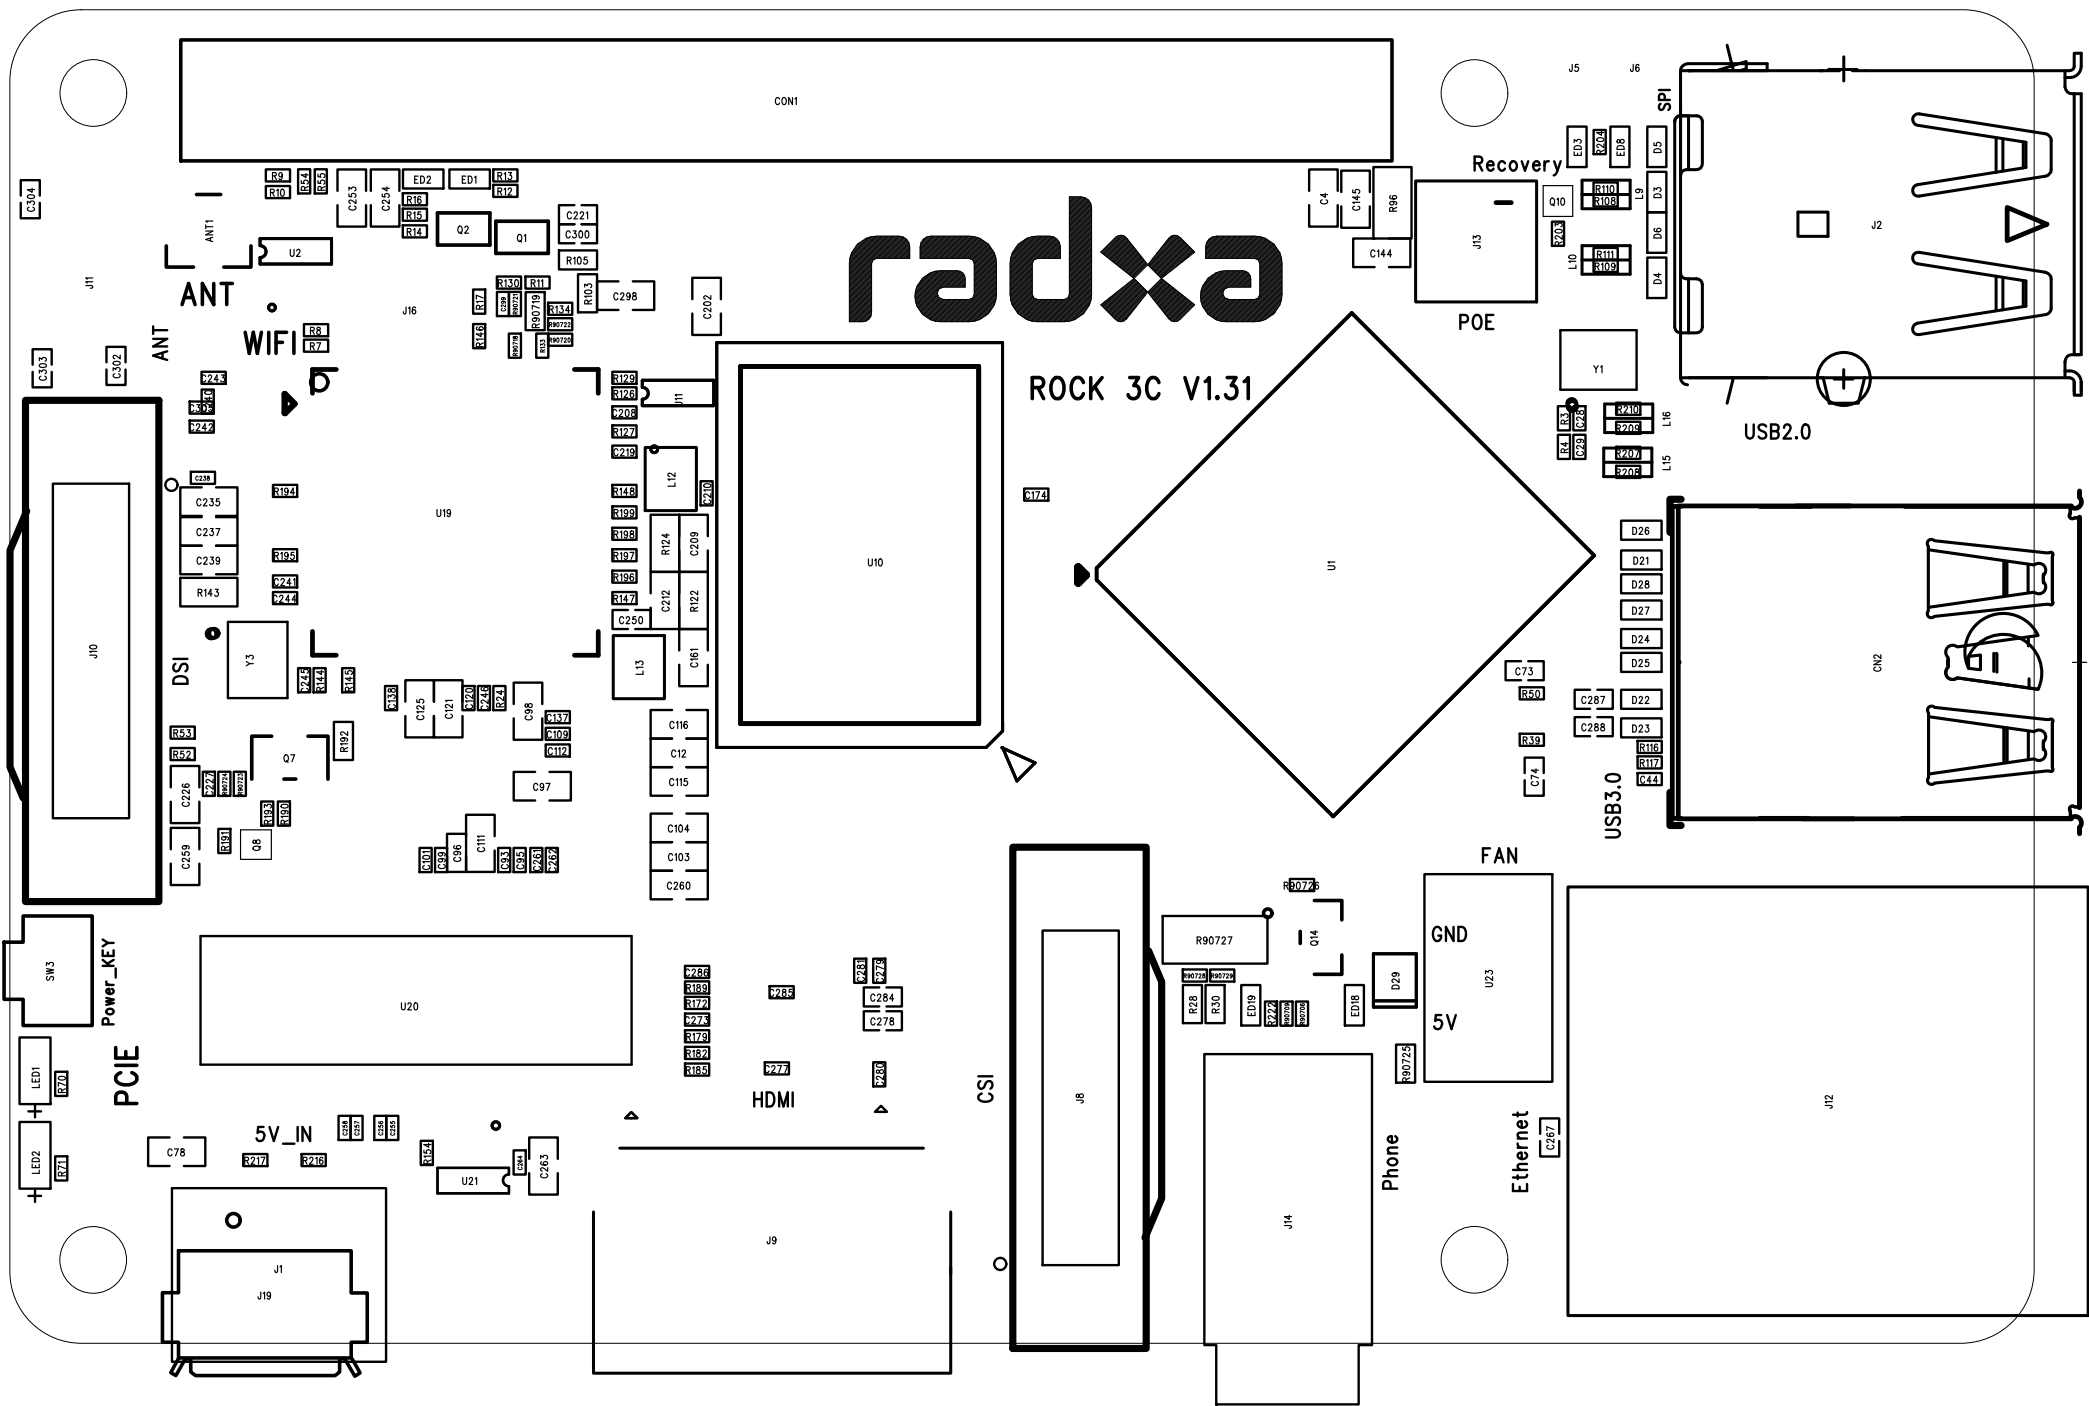

radxa

ROCK 3C V1.31

Device

HOST

**UK
CA**

FCC ID:2A3PA-ROCK3C

CE FCC

**RTC
BAT
GND**

Flash

EMMC

TF