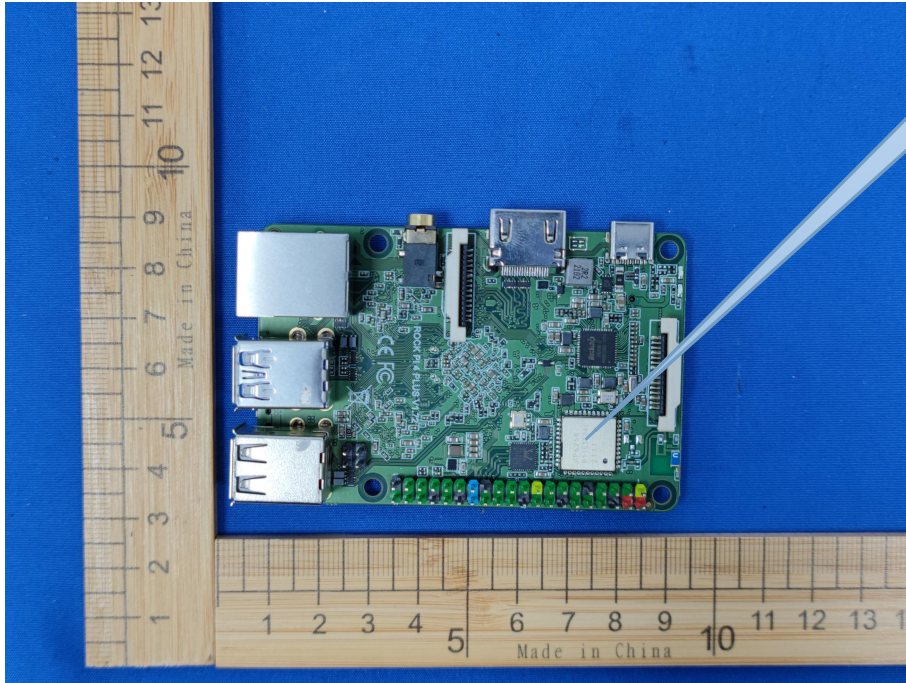

# Label & label location

Label  
location

20\*10mm

ROCK Pi 4/ROCK 4  
FCC ID:2A3PA-ROCK4SE